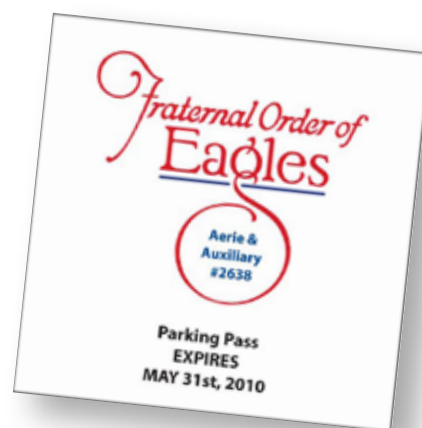

Window Stickers - Cut to singles

Low tack on front - white base

Apply to inside of window. To be read from the outside. Removable - leaves no residue behind.

- Price is based on supplied artwork.
- Production time is 5 to 6 days after artwork approval (time will vary for larger orders).