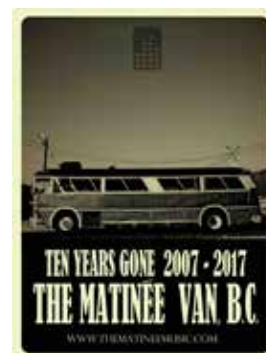

Square inch calculator: Measure the height & width of the sticker. Multiply these two figures to calculate the square inches. Example: 2" high x 3" wide = 6 sq. inches. Choose the quantity you want and then use 2 to 6 sq. inch price.

Permanent - white
Removable - white

Digital printed in full colour (CMYK)

Price per unit

	50-99	100-249	250-499	500-999	1000-2499	2500-4999	5000-9999	10,000+
2 to 6 sq. inches	.80	.52	.36	.31	.30	.29	.26	.25
6.1 to 10 sq. inches	.88	.61	.45	.40	.38	.37	.34	.32
10.1 to 15 sq. inches	1.09	.81	.63	.58	.56	.54	.49	.46
15.1 to 20 sq. inches	1.25	.97	.80	.76	.75	.72	.63	.61
20.1 to 25 sq. inches	1.36	1.11	.87	.81	.78	.74	.65	.63
25.1 to 30 sq. inches	1.70	1.38	1.17	1.14	1.10	1.06	.91	.88

8F

Extra charges:

- **Design work, resizing or making changes to your supplied artwork:** $80.00 / hour.
- **Multiple images, copy changes and/or colour changes:** $20.00 (G) per group run. Use the unit price for the total amount ordering.
- **Pre-production sample:** Price upon request.
- **Roll labels:** Price upon request.
- **Standard laminate and UV laminate:** Price upon request.
- **Custom packaging:** Price upon request otherwise bulk packaged.
- **Rush service.**
- **Shipping and taxes.**