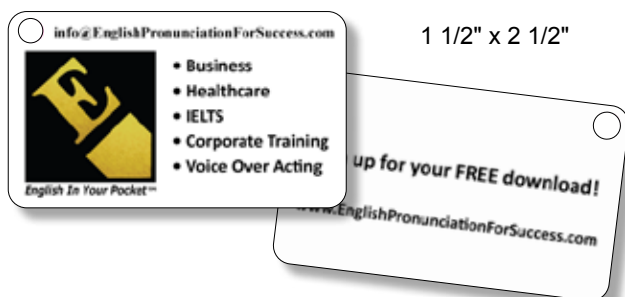

1 1/2" x 2 1/2"