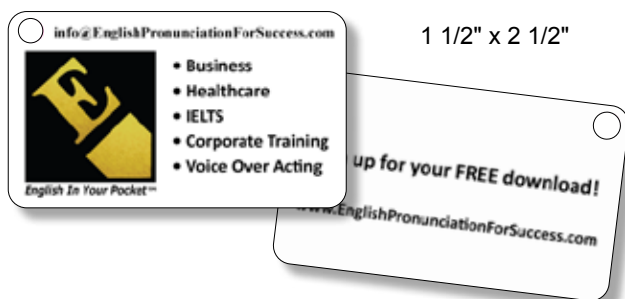

1 1/2" x 2 1/2"