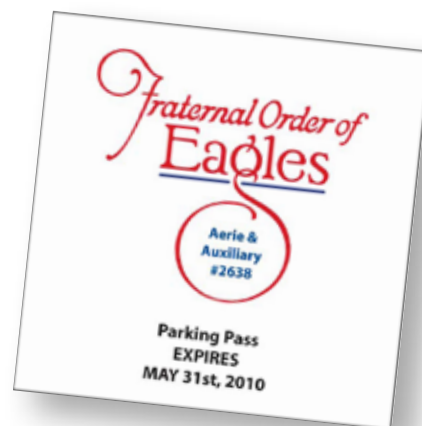

Window Stickers - Cut to singles

Low tack on front - white base

Apply to inside of window. To be read from the outside. Removable - leaves no residue behind.

- Price includes set up charges.
- Production time is 5 to 6 days after artwork approval (time will vary for larger orders).