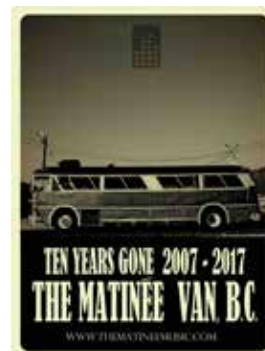

Square inch calculator: Measure the height & width of the sticker. Multiply these two figures to calculate the square inches. Example: 2" high x 3" wide = 6 sq. inches. Choose the quantity you want and then use 2 to 6 sq. inch price.

Permanent - white

Repositionable/Removable - white

Digital printed in full colour (CMYK)

Price per unit

	50-99	100-249	250-499	500-999	1000-2499	2500-4999	5000-9999	10,000+
2 to 6 sq. inches	.80	.52	.36	.31	.30	.29	.26	.25
6.1 to 10 sq. inches	.88	.61	.45	.40	.38	.37	.34	.32
10.1 to 15 sq. inches	1.09	.81	.63	.58	.56	.54	.49	.46
15.1 to 20 sq. inches	1.25	.97	.80	.76	.75	.72	.63	.61
20.1 to 25 sq. inches	1.36	1.11	.87	.81	.78	.74	.65	.63
25.1 to 30 sq. inches	1.70	1.38	1.17	1.14	1.10	1.06	.91	.88

8F

Extra charges:

- **Design work, resizing or making changes to your supplied artwork:** $80.00 / hour.
- **Multiple images, copy changes and/or colour changes:** $20.00 (G) per group run. Use the unit price for the total amount ordering.
- **Pre-production sample:** Price upon request.
- **Roll labels:** Price upon request.
- **Standard laminate and UV laminate:** Price upon request.
- **Custom packaging:** Price upon request otherwise bulk packaged.
- **Rush service.**
- **Shipping and taxes.**