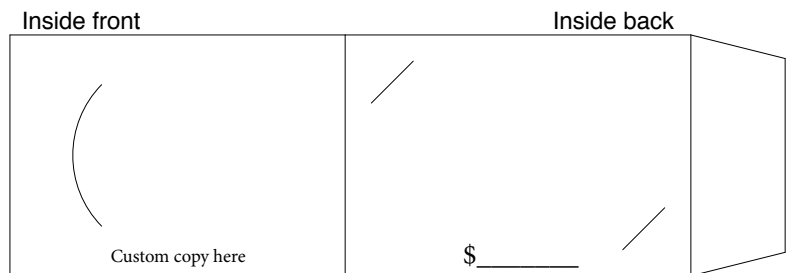

Card Holders

- Price includes set up charges.
- Printed on both sides (full colour on outside, black on inside).
- Holder size when folded - 4 1/8" x 2 7/8".
- Card slits on right hand side.
- Printed on 12pt C1S card stock.
- Price does not include plastic card.

Artwork Guidelines:

- Templates available on the Plastic Cards/Card Holders page of our website.