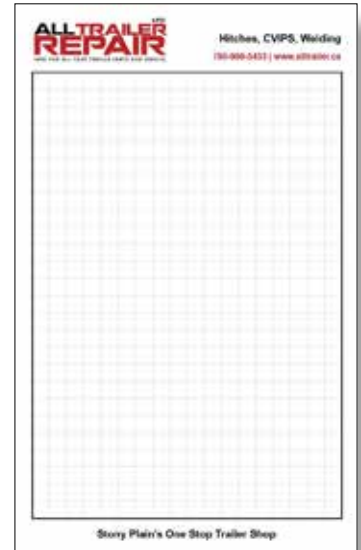

Artwork Guidelines:

- Artwork files accepted: AI, EPS, PSD or PDF at 300 dpi/ppi.
- Convert all fonts to outlines and embed all links.
- Text, border and logos should be 1/8" in from all sides. Extend bleed 1/8" on all sides.
- Email artwork to: info@printedpromoproducts.ca

NEW - Lower Minimum

Price per unit

Pads of 25 (1/8" approx.)	25	50	100	250	500	1000	2500
Black ink - 4x5	1.28	1.17	.97	.59	.45	.41	.38
Black ink - 3x8	1.50	1.33	1.11	.70	.56	.51	.48
Black ink - 5x8	1.87	1.76	1.33	.89	.74	.70	.68
Black ink - 8x10	3.20	2.83	1.96	1.45	1.35	1.21	1.16

5H

Pads of 50 (1/4" approx.)	25	50	100	250	500	1000	2500
Black ink - 4x5	2.08	1.82	1.27	.87	.75	.69	.65
Black ink - 3x8	3.08	2.26	1.49	1.06	.91	.87	.83
Black ink - 5x8	3.27	2.63	1.90	1.38	1.28	1.16	1.09
Black ink - 8x10	4.88	4.25	2.82	2.46	2.28	2.16	2.05

5H

Pads of 100 (1/2" approx.)	25	50	100	250	500	1000	2500
Black ink - 4x5	3.37	2.73	1.89	1.45	1.32	1.24	1.19
Black ink - 3x8	4.26	3.45	2.31	1.75	1.67	1.59	1.50
Black ink - 5x8	4.99	4.88	2.73	2.44	2.26	2.14	2.07
Black ink - 8x10	9.29	6.55	4.72	4.30	4.18	3.93	3.76

5H

Add on's:

	25	50	100	250	500	1000	2500
1 pantone colour	-----	-----	.42	.17	.09	.045	.02
1 pantone colour + black	-----	-----	.74	.30	.15	.08	.03
2 pantone colours	-----	-----	1.16	.46	.23	.12	.05
Magnetic strips for 3x8 & 4x5 pads attached	.35	.35	.35	.35	.35	.35	.35

7H

1 colour + black,
3x8 note pad