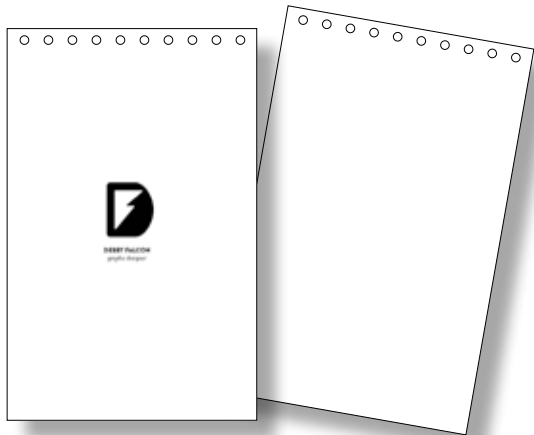

5" x 8" notebook (coil bound on narrow edge) with blank inside pages. Contact us for a quote.