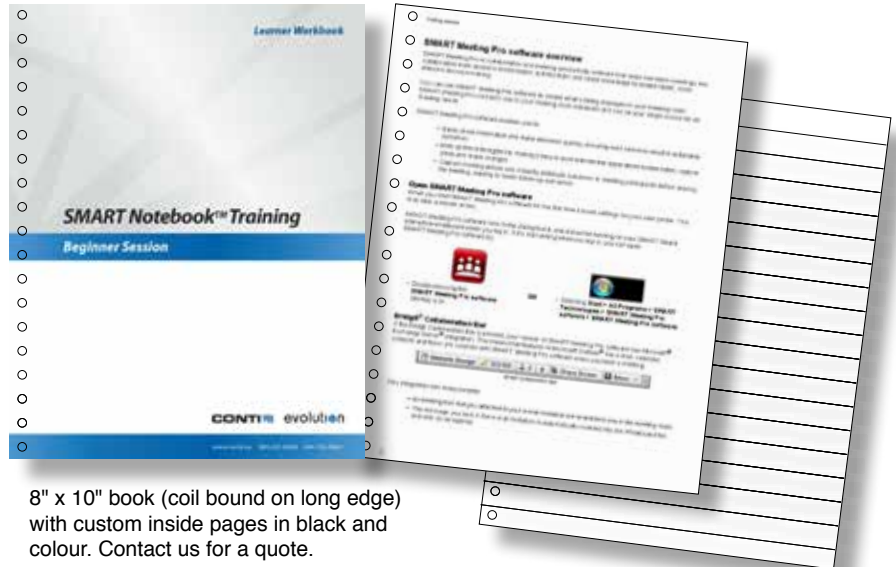

8" x 10" book (coil bound on long edge) with custom inside pages in black and colour. Contact us for a quote.