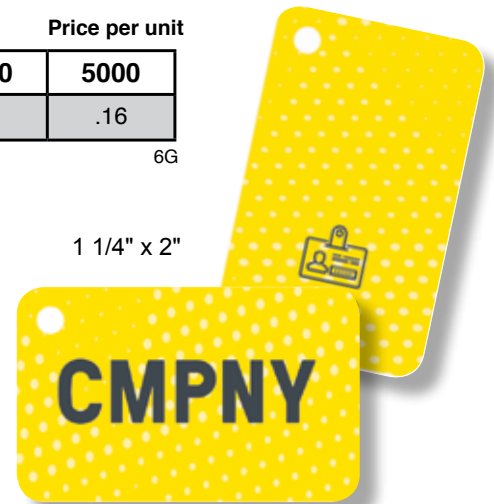

Artwork Guidelines:

- Templates available on the Key Tag/Key Chain page of our website.

Stock dies:

- 1" x 2" rectangle with rounded corners
- 1 1/4" x 2" rectangle with rounded corners
- 1 1/2" x 2 1/2" rectangle with rounded corners
- 1 1/4" x 2" oval
- 1 5/8" circle

Multiple images: An extra charge of \$20.00 (G) is added per group run. Use the unit price for the total amount ordering. Contact us for more details.

6F

	Price per unit					
	100	250	500	1000	2500	5000
Connector & ring (not attached)	.25	.23	.22	.18	.17	.16

6G

1" x 2"

1 5/8" circle

1 1/2" x 2 1/2"

1 1/4" x 2"

2" x 1 1/4" oval numbered

1 1/4" x 2"

Acrylic Key Tags

- Templates available on the Key Tag/Key Chain page of our website.

- 1 5/8" Round: Printable area 1 3/8" round
- 1 9/16" Square: Printable area 1 3/8" square
- 1 5/16" x 2" Small Rectangle: Printable area 1 1/16" x 1 3/4"
- 2 1/16" x 3" Large Rectangle: Printable area 1 3/4" x 2 3/4"